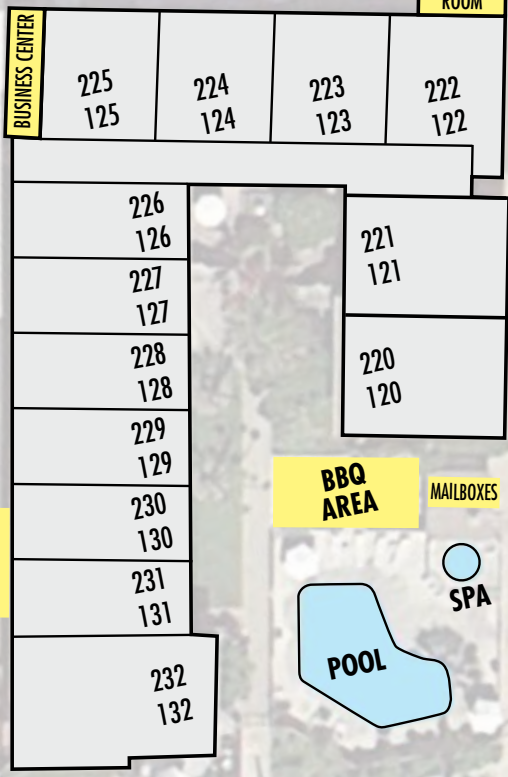

SUNSET SHORES

4980 Sandyland Road, Carpinteria, CA 93013

Local: (805) 684-3682
Toll Free: (800) 343-1554

carp@carpinteriasunsetshores.com
www.carpinteriasunsetshores.com

PARKING ENTRANCE →

RECYCLE AND TRASH

ELM AVENUE

TO THE BEACH ↓

Building Three 4902

Building Two 4950

RECYCLE AND TRASH

Building One 4980

← PARKING ENTRANCE

LINDEN AVENUE

↓ TO THE BEACH

SANDYLAND ROAD