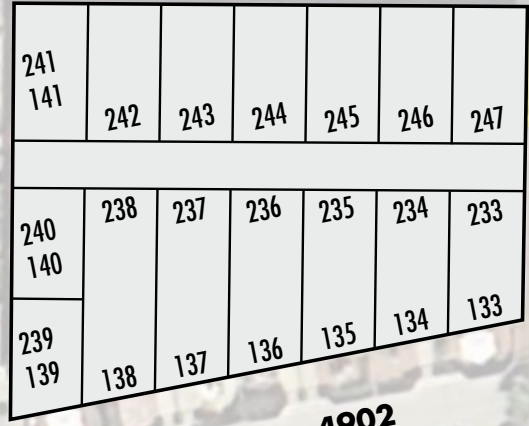

SUNSET SHORES

4980 Sandyland Road, Carpinteria, CA 93013

Local: (805) 684-3682
Toll Free: (800) 343-1554

carp@carpinteriasunsetshores.com
www.carpinteriasunsetshores.com

PARKING ENTRANCE →

RECYCLE AND TRASH

ELM AVENUE

TO THE BEACH ↓

Building Three 4902

Building Two 4950

RECYCLE AND TRASH

Building One 4980

← PARKING ENTRANCE

LINDEN AVENUE